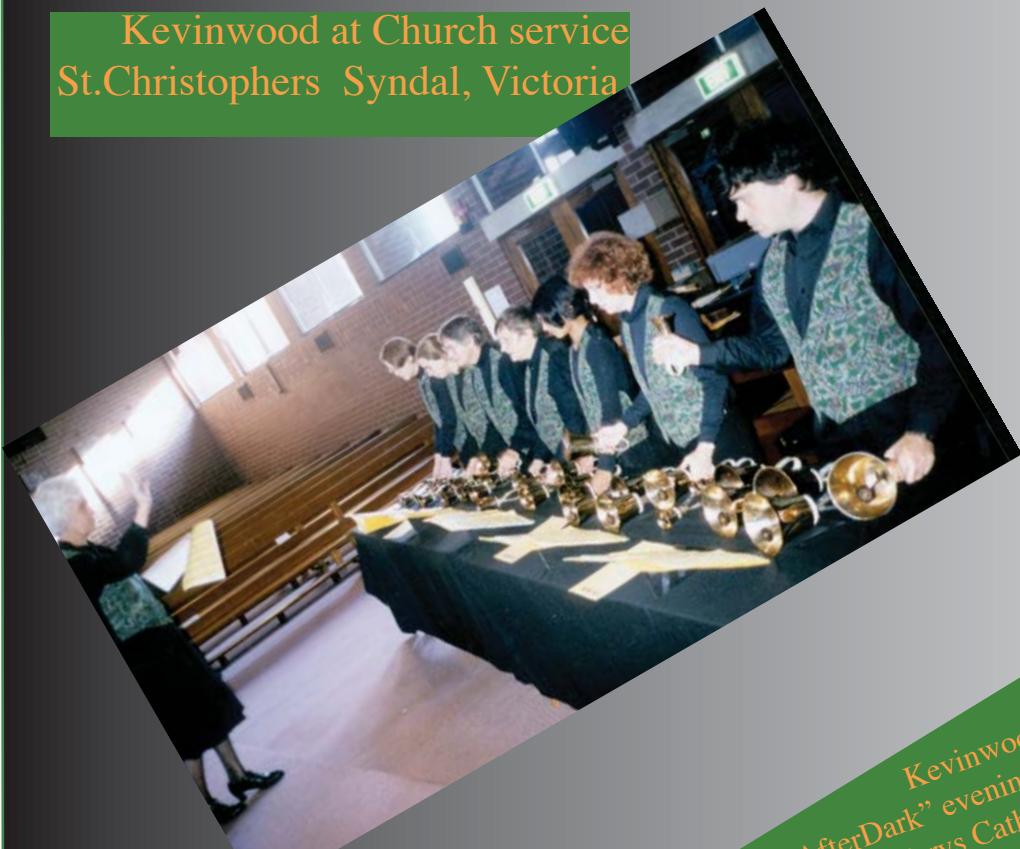

Kevinwood at Church service  
St.Christophers Syndal, Victoria

Kevinwood  
in "AfterDark" evening at  
St Marys Cathedral

**Kevinwood Bells**  
rehearse Saturdays 9am-11am n the Haseler  
Centre  
underneath St. Kevins Catholic Church ,  
**EASTWOOD**