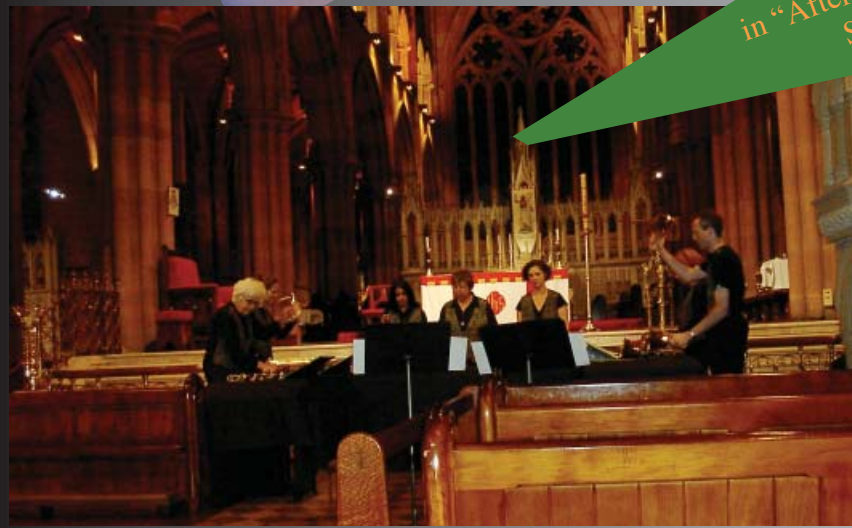

Kevinwood at Church service  
St.Christophers Syndal, Victoria

Kevinwood  
in "AfterDark" evening at  
St Marys Cathedral

**Kevinwood Bells**  
rehearse Saturdays 9am-11am n the Haseler  
Centre  
underneath St. Kevins Catholic Church ,  
**EASTWOOD**